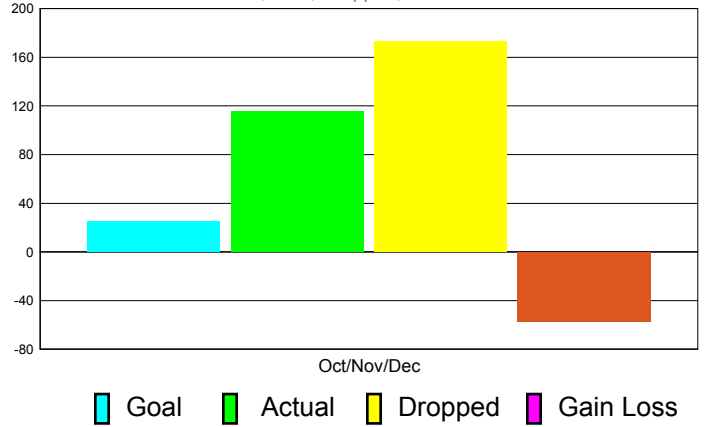

Membership Results 2011-2012

Goal, New, Dropped, Gain/Loss